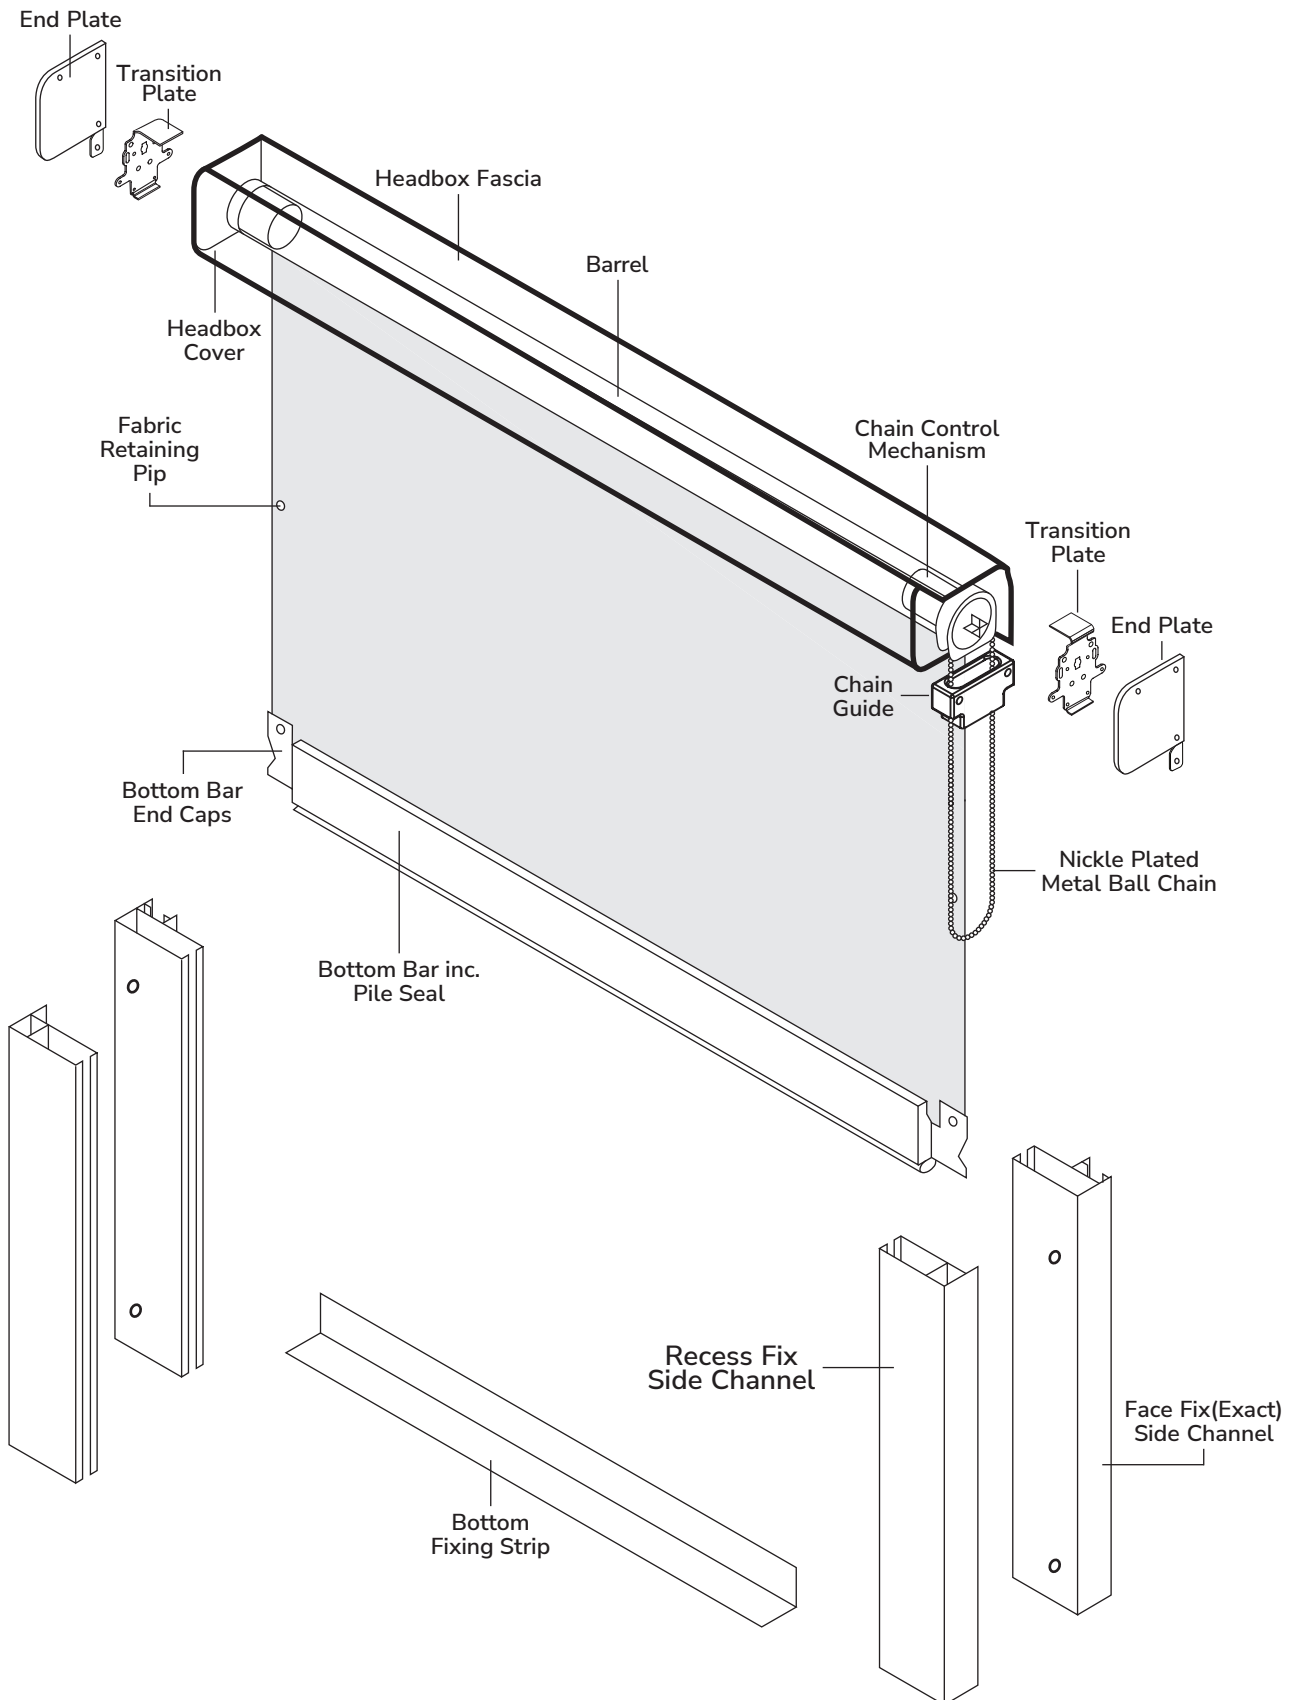

## Chain Controlled Cassette Blind

Available in Standard Width or XL Wide Width

### Standard Width

		Width								
Drop		600	800	1000	1200	1400	1600	1800	2050	
	800	✓	✓	✓	✓	✓	✓	✓	✓	✓
	1000	✓	✓	✓	✓	✓	✓	✓	✓	
	1200	✓	✓	✓	✓	✓	✓	✓	✓	
	1400	✓	✓	✓	✓	✓	✓	✓	✓	
	1600	✓	✓	✓	✓	✓	✓	✓	✓	
	1800	✓	✓	✓	✓	✓	✓	✓		
	2000	✓	✓	✓	✓	✓	✓	✓		