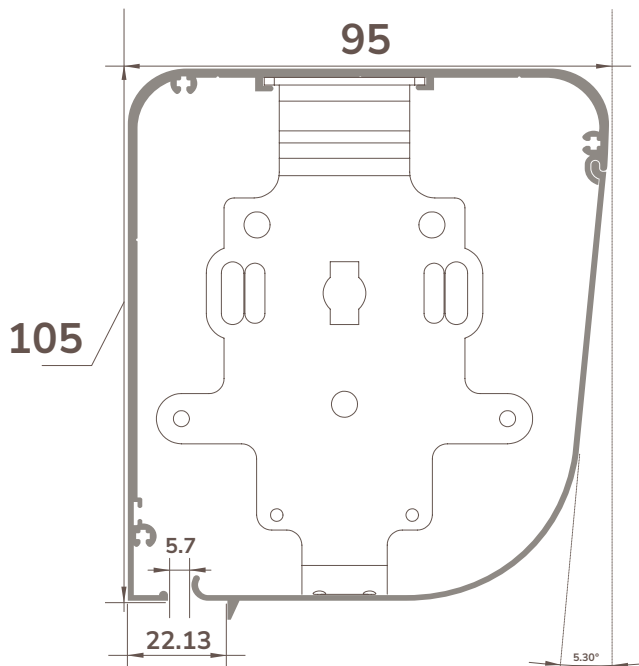

### XL Wide Width

		Width															
Drop		600	800	1000	1200	1400	1600	1800	2000	2200	2400	2600	2800	3000	3200	3450	
	800	✓	✓	✓	✓	✓	✓	✓	✓	✓	✓	✓	✓	✓	✓	✓	✓
	1000	✓	✓	✓	✓	✓	✓	✓	✓	✓	✓	✓	✓	✓	✓	✓	✓
	1200	✓	✓	✓	✓	✓	✓	✓	✓	✓	✓	✓	✓	✓	✓	✓	✓
	1400	✓	✓	✓	✓	✓	✓	✓	✓	✓	✓	✓	✓	✓	✓	✓	✓
	1600	✓	✓	✓	✓	✓	✓	✓	✓	✓	✓	✓	✓	✓	✓	✓	✓
	1800	✓	✓	✓	✓	✓	✓	✓	✓	✓	✓	✓	✓	✓	✓	✓	✓
	2000	✓	✓	✓	✓	✓	✓	✓	✓	✓	✓	✓	✓	✓	✓	✓	
	2200	✓	✓	✓	✓	✓	✓	✓	✓	✓	✓	✓	✓				
	2400	✓	✓	✓	✓	✓	✓	✓	✓	✓	✓	✓					
	2600	✓	✓	✓	✓	✓	✓	✓	✓	✓	✓						
	2800	✓	✓	✓	✓	✓	✓	✓	✓	✓							
	3000	✓	✓	✓	✓	✓	✓	✓	✓								
3250	✓	✓	✓	✓	✓	✓	✓	✓									

## Standard Width Headbox

Headbox Closed

Headbox Open

## XL Width Headbox

Headbox Closed

Headbox Open

## XXL Width Headbox

Headbox Closed

Headbox Open