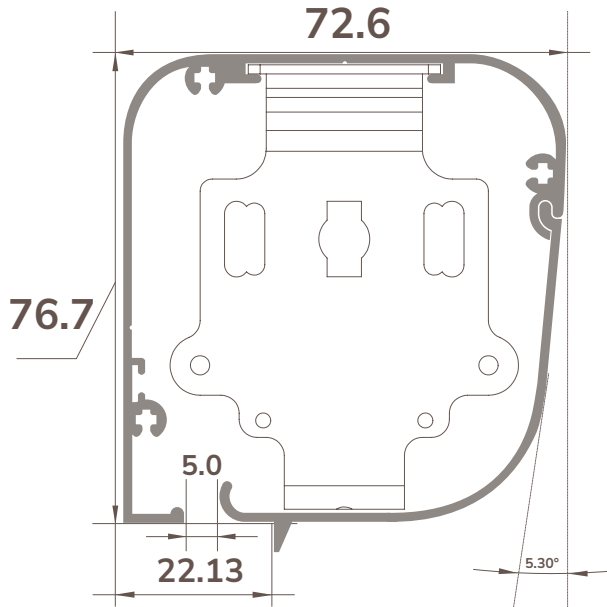

### Standard Width

		Width								
Drop		600	800	1000	1200	1400	1600	1800	2050	
	800	✓	✓	✓	✓	✓	✓	✓	✓	✓
	1000	✓	✓	✓	✓	✓	✓	✓	✓	
	1200	✓	✓	✓	✓	✓	✓	✓	✓	
	1400	✓	✓	✓	✓	✓	✓	✓	✓	
	1600	✓	✓	✓	✓	✓	✓	✓	✓	
	1800	✓	✓	✓	✓	✓	✓	✓		
	2000	✓	✓	✓	✓	✓	✓	✓		

### XL Wide Width

		Width															
Drop		600	800	1000	1200	1400	1600	1800	2000	2200	2400	2600	2800	3000	3200	3450	
	800	✓	✓	✓	✓	✓	✓	✓	✓	✓	✓	✓	✓	✓	✓	✓	✓
	1000	✓	✓	✓	✓	✓	✓	✓	✓	✓	✓	✓	✓	✓	✓	✓	✓
	1200	✓	✓	✓	✓	✓	✓	✓	✓	✓	✓	✓	✓	✓	✓	✓	✓
	1400	✓	✓	✓	✓	✓	✓	✓	✓	✓	✓	✓	✓	✓	✓	✓	✓
	1600	✓	✓	✓	✓	✓	✓	✓	✓	✓	✓	✓	✓	✓	✓	✓	✓
	1800	✓	✓	✓	✓	✓	✓	✓	✓	✓	✓	✓	✓	✓	✓	✓	✓
	2000	✓	✓	✓	✓	✓	✓	✓	✓	✓	✓	✓	✓	✓	✓	✓	
	2200	✓	✓	✓	✓	✓	✓	✓	✓	✓	✓	✓	✓				
	2400	✓	✓	✓	✓	✓	✓	✓	✓	✓	✓	✓					
	2600	✓	✓	✓	✓	✓	✓	✓	✓	✓	✓						
	2800	✓	✓	✓	✓	✓	✓	✓	✓	✓							
	3000	✓	✓	✓	✓	✓	✓	✓	✓								
3250	✓	✓	✓	✓	✓	✓	✓	✓									

## Standard Width Headbox

Headbox Closed

Headbox Open

## XL Width Headbox

Headbox Closed

Headbox Open