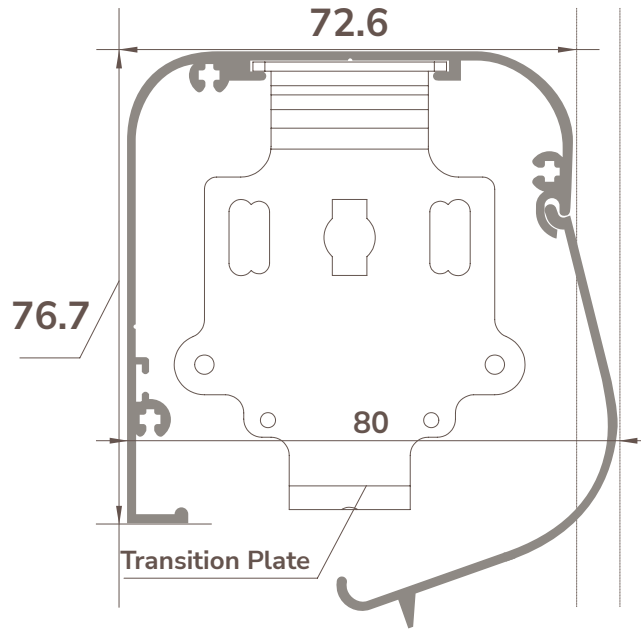

### Standard Width

		Width								
Drop		600	800	1000	1200	1400	1600	1800	2050	
	800	✓	✓	✓	✓	✓	✓	✓	✓	✓
	1000	✓	✓	✓	✓	✓	✓	✓	✓	
	1200	✓	✓	✓	✓	✓	✓	✓	✓	
	1400	✓	✓	✓	✓	✓	✓	✓	✓	
	1600	✓	✓	✓	✓	✓	✓	✓	✓	
	1800	✓	✓	✓	✓	✓	✓	✓		
	2000	✓	✓	✓	✓	✓	✓	✓		

### XL Wide Width

		Width															
Drop		600	800	1000	1200	1400	1600	1800	2000	2200	2400	2600	2800	3000	3200	3450	
	800	✓	✓	✓	✓	✓	✓	✓	✓	✓	✓	✓	✓	✓	✓	✓	✓
	1000	✓	✓	✓	✓	✓	✓	✓	✓	✓	✓	✓	✓	✓	✓	✓	✓
	1200	✓	✓	✓	✓	✓	✓	✓	✓	✓	✓	✓	✓	✓	✓	✓	✓
	1400	✓	✓	✓	✓	✓	✓	✓	✓	✓	✓	✓	✓	✓	✓	✓	✓
	1600	✓	✓	✓	✓	✓	✓	✓	✓	✓	✓	✓	✓	✓	✓	✓	✓
	1800	✓	✓	✓	✓	✓	✓	✓	✓	✓	✓	✓	✓	✓	✓	✓	✓
	2000	✓	✓	✓	✓	✓	✓	✓	✓	✓	✓	✓	✓	✓	✓	✓	
	2200	✓	✓	✓	✓	✓	✓	✓	✓	✓	✓	✓	✓				
	2400	✓	✓	✓	✓	✓	✓	✓	✓	✓	✓	✓					
	2600	✓	✓	✓	✓	✓	✓	✓	✓	✓	✓						
	2800	✓	✓	✓	✓	✓	✓	✓	✓	✓							
	3000	✓	✓	✓	✓	✓	✓	✓	✓								
3250	✓	✓	✓	✓	✓	✓	✓	✓									

## Standard Width Headbox

Headbox Closed

Headbox Open

## XL Width Headbox

Headbox Closed

Headbox Open