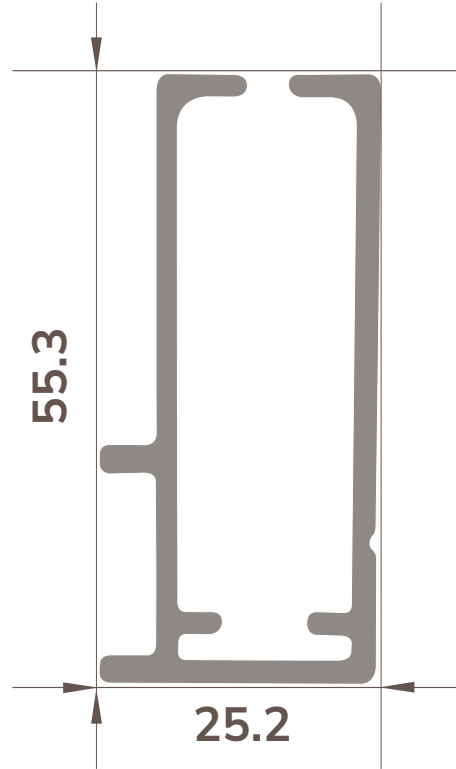

Side Channel Profile

Face Fix

Bottom Fixing Strip