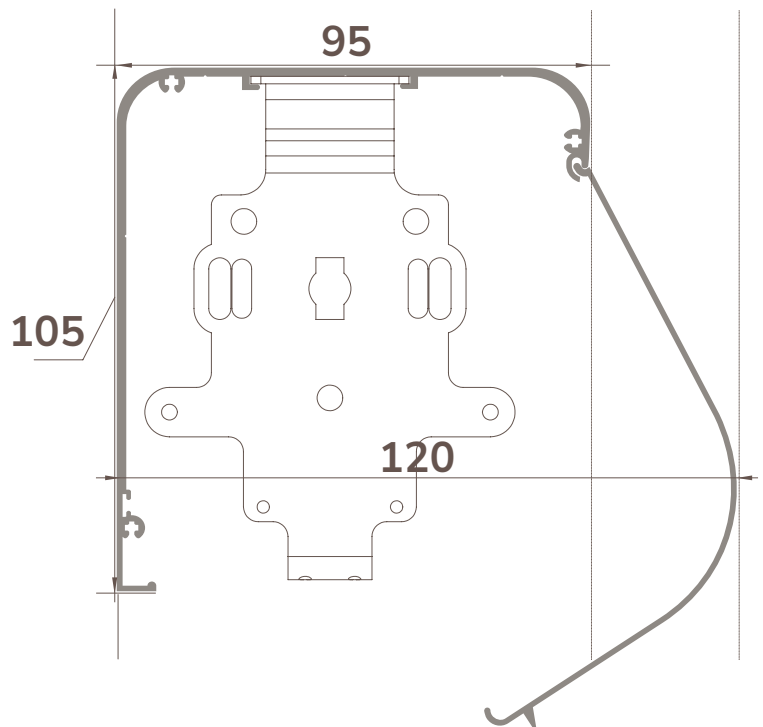

### XL Wide Width

		Width															
Drop		600	800	1000	1200	1400	1600	1800	2000	2200	2400	2600	2800	3000	3200	3450	
	800	✓	✓	✓	✓	✓	✓	✓	✓	✓	✓	✓	✓	✓	✓	✓	✓
	1000	✓	✓	✓	✓	✓	✓	✓	✓	✓	✓	✓	✓	✓	✓	✓	✓
	1200	✓	✓	✓	✓	✓	✓	✓	✓	✓	✓	✓	✓	✓	✓	✓	✓
	1400	✓	✓	✓	✓	✓	✓	✓	✓	✓	✓	✓	✓	✓	✓	✓	✓
	1600	✓	✓	✓	✓	✓	✓	✓	✓	✓	✓	✓	✓	✓	✓	✓	✓
	1800	✓	✓	✓	✓	✓	✓	✓	✓	✓	✓	✓	✓	✓	✓	✓	✓
	2000	✓	✓	✓	✓	✓	✓	✓	✓	✓	✓	✓	✓	✓	✓	✓	
	2200	✓	✓	✓	✓	✓	✓	✓	✓	✓	✓	✓	✓				
	2400	✓	✓	✓	✓	✓	✓	✓	✓	✓	✓	✓					
	2600	✓	✓	✓	✓	✓	✓	✓	✓	✓	✓						
	2800	✓	✓	✓	✓	✓	✓	✓	✓	✓							
	3000	✓	✓	✓	✓	✓	✓	✓	✓								
3250	✓	✓	✓	✓	✓	✓	✓	✓									

## Standard Width Headbox

Headbox Closed

Headbox Open

## XL Width Headbox

Headbox Closed

Headbox Open

## XXL Width Headbox

Headbox Closed

Headbox Open