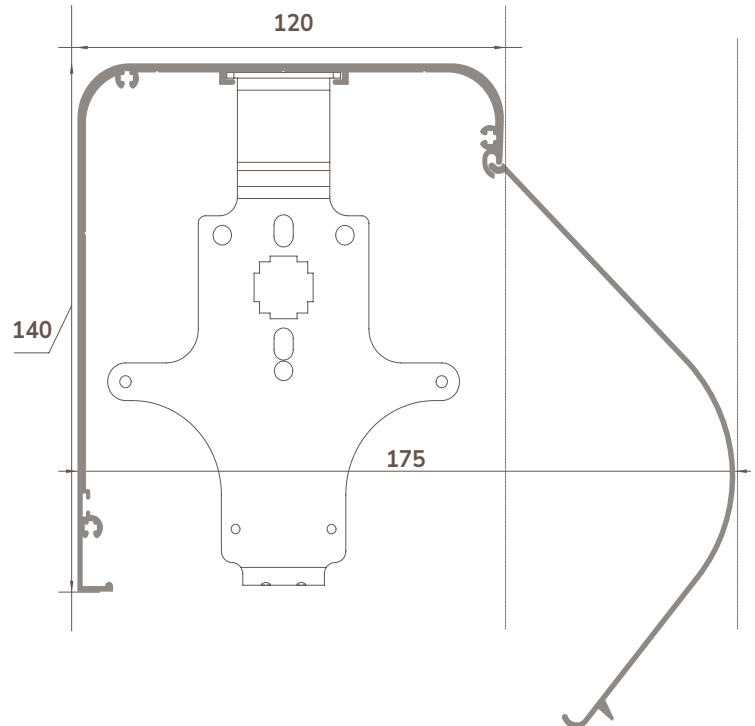

### XL Wide Width

		Width															
Drop		600	800	1000	1200	1400	1600	1800	2000	2200	2400	2600	2800	3000	3200	3450	
	800	✓	✓	✓	✓	✓	✓	✓	✓	✓	✓	✓	✓	✓	✓	✓	✓
	1000	✓	✓	✓	✓	✓	✓	✓	✓	✓	✓	✓	✓	✓	✓	✓	✓
	1200	✓	✓	✓	✓	✓	✓	✓	✓	✓	✓	✓	✓	✓	✓	✓	✓
	1400	✓	✓	✓	✓	✓	✓	✓	✓	✓	✓	✓	✓	✓	✓	✓	✓
	1600	✓	✓	✓	✓	✓	✓	✓	✓	✓	✓	✓	✓	✓	✓	✓	✓
	1800	✓	✓	✓	✓	✓	✓	✓	✓	✓	✓	✓	✓	✓	✓	✓	✓
	2000	✓	✓	✓	✓	✓	✓	✓	✓	✓	✓	✓	✓	✓	✓	✓	
	2200	✓	✓	✓	✓	✓	✓	✓	✓	✓	✓	✓	✓				
	2400	✓	✓	✓	✓	✓	✓	✓	✓	✓	✓	✓					
	2600	✓	✓	✓	✓	✓	✓	✓	✓	✓	✓						
	2800	✓	✓	✓	✓	✓	✓	✓	✓	✓							
	3000	✓	✓	✓	✓	✓	✓	✓	✓								
3250	✓	✓	✓	✓	✓	✓	✓	✓									

## Standard Width Headbox

Headbox Closed

Headbox Open

## XL Width Headbox

Headbox Closed

Headbox Open

## XXL Width Headbox

Headbox Closed

Headbox Open