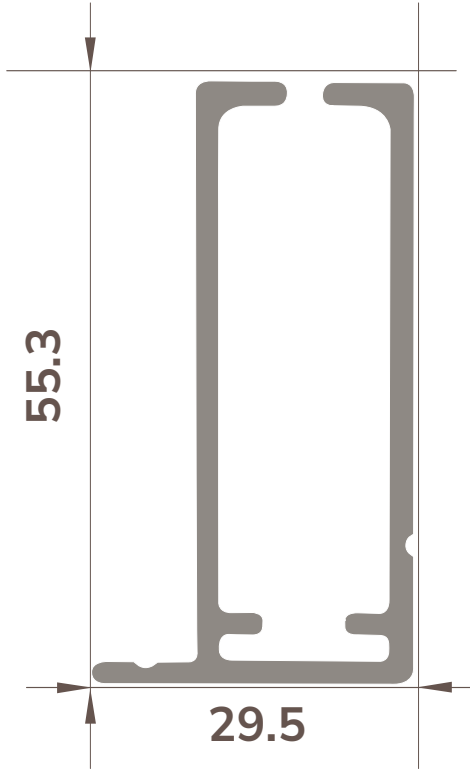

Side Channel Profile

Recess