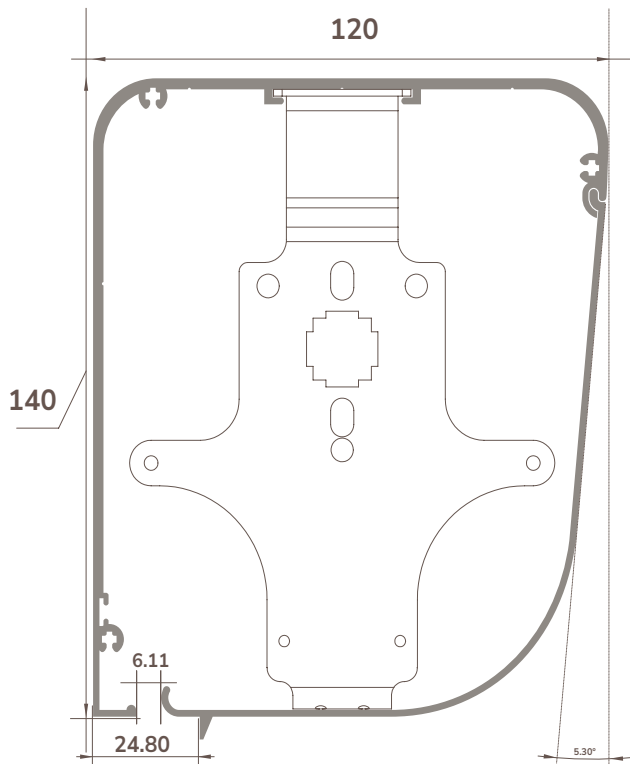

### XL Wide Width

		Width															
Drop		600	800	1000	1200	1400	1600	1800	2000	2200	2400	2600	2800	3000	3200	3450	
	800	✓	✓	✓	✓	✓	✓	✓	✓	✓	✓	✓	✓	✓	✓	✓	✓
	1000	✓	✓	✓	✓	✓	✓	✓	✓	✓	✓	✓	✓	✓	✓	✓	✓
	1200	✓	✓	✓	✓	✓	✓	✓	✓	✓	✓	✓	✓	✓	✓	✓	✓
	1400	✓	✓	✓	✓	✓	✓	✓	✓	✓	✓	✓	✓	✓	✓	✓	✓
	1600	✓	✓	✓	✓	✓	✓	✓	✓	✓	✓	✓	✓	✓	✓	✓	✓
	1800	✓	✓	✓	✓	✓	✓	✓	✓	✓	✓	✓	✓	✓	✓	✓	✓
	2000	✓	✓	✓	✓	✓	✓	✓	✓	✓	✓	✓	✓	✓	✓	✓	
	2200	✓	✓	✓	✓	✓	✓	✓	✓	✓	✓	✓	✓				
	2400	✓	✓	✓	✓	✓	✓	✓	✓	✓	✓	✓					
	2600	✓	✓	✓	✓	✓	✓	✓	✓	✓	✓						
	2800	✓	✓	✓	✓	✓	✓	✓	✓	✓							
	3000	✓	✓	✓	✓	✓	✓	✓	✓								
3250	✓	✓	✓	✓	✓	✓	✓	✓									

## Standard Width Headbox

Headbox Closed

Headbox Open

## XL Width Headbox

Headbox Closed

Headbox Open

## XXL Width Headbox

Headbox Closed

Headbox Open